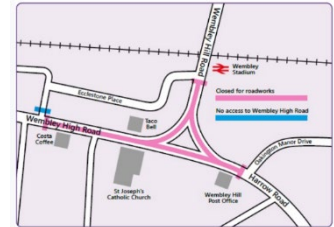

Spring term starts for children on Tuesday January 7th 2025.

Pupils must arrive by 8:55am for the start of school.

Gates open for soft start at 8:45am.

Major Roadworks will close Wembley Triangle from 13th January until mid-May. Some buses and emergency vehicles will have access but there will be diversions for private vehicles and major disruption expected. Further information available here: <https://www.brent.gov.uk/parking-roads-and-travel/roads-and-streets/roadworks-and-closures/wembley-high-road-closure>