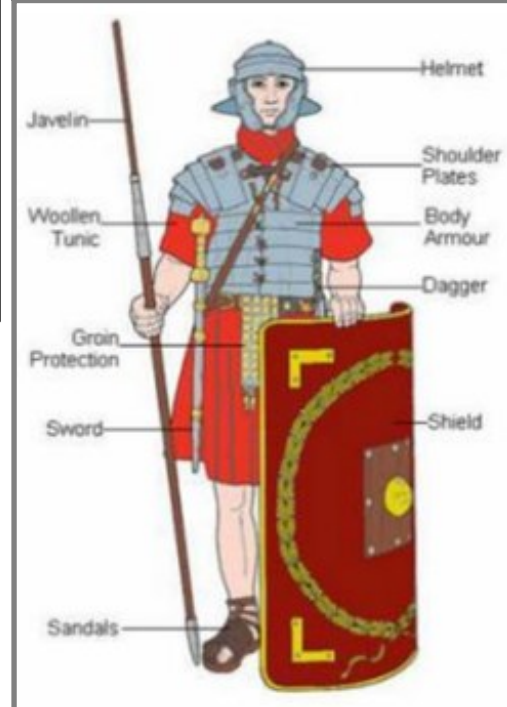

Vocabulary

AD / CE	Anno Domini / Common Era. The time after the birth of Jesus Christ
BC / BCE	Before Christ / Before Common Era. The time before the birth of Jesus Christ.
Aqueduct	A manmade channel used for delivering water to Roman towns.
Emperor	The leader of an empire.
Consul	The highest position in the Roman government.
Barbarian	A term used by the Romans to refer to people who lived outside the Roman Empire.
Julius Caesar	Roman military general who invaded Britain.
Boudicca	Queen of Iceni Tribe.
Toga	A garment woven from white wool.
Colosseum	A famous amphitheatre located in Rome, Italy.
Amphitheatre	Where gladiators fights, animal hunts and theatre shows happened.
Mosaic	A pattern produced by arranging together small pieces of stone.
Villa	A large farm with a big house for the owners.
Conquered	To overcome and take control of (a place or people) by military force.

Key People & Places

Julius Caesar

Queen Boudicca

Colosseum

Hadrian's Wall

Key Dates

753 BCE The building of Rome begins.	510 BCE Rome becomes a Republic and officials are elected.	202 BCE Rome conquers territories outside Italy.	130 BCE Rome conquers Greece and Spain.	55 BCE Julius Caesar first invades Britain but is forced to return home.
CE 43 The Roman army lands in England.	CE 61 Boudicca rebels against the Romans.	CE 122 The building of Hadrian's Wall begins.	CE 200 Rome is attacked by Barbarians.	CE 410 Roman rule in Britain ends.

Roman Soldier